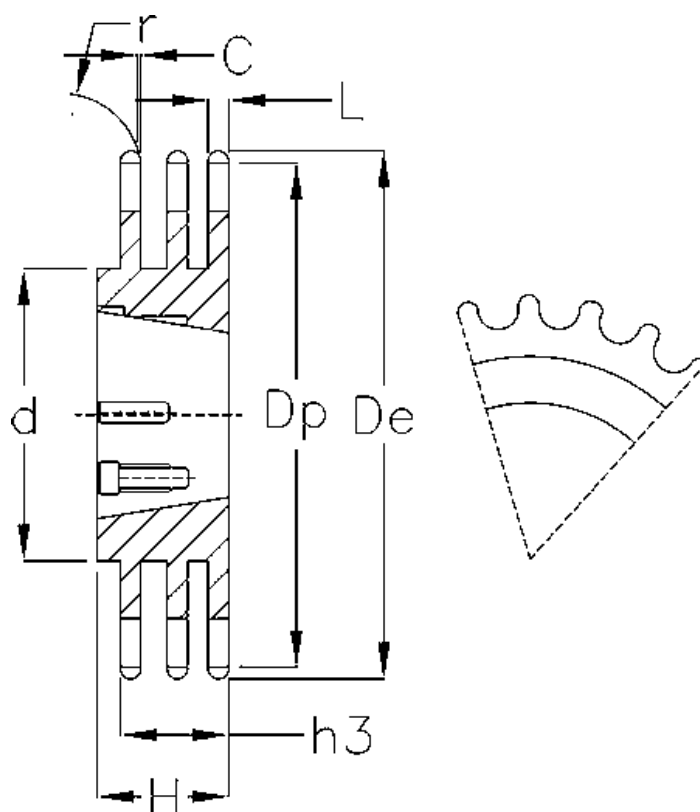

Data Sheet

Article number: 616033006030

Description: Taperbored sprocket 10 B-3 Z=30 triplex
for bushing 2517

Measures

Bushing = 2517
C = 1.6
Chain = 10 B-3
Chain size = 5/8" x 3/8"
d = 120
De = 158.8
Dp = 151.87
H = 45

h3 = 42.1
Material = Stål
No. of teeth = 30
r = 10.16